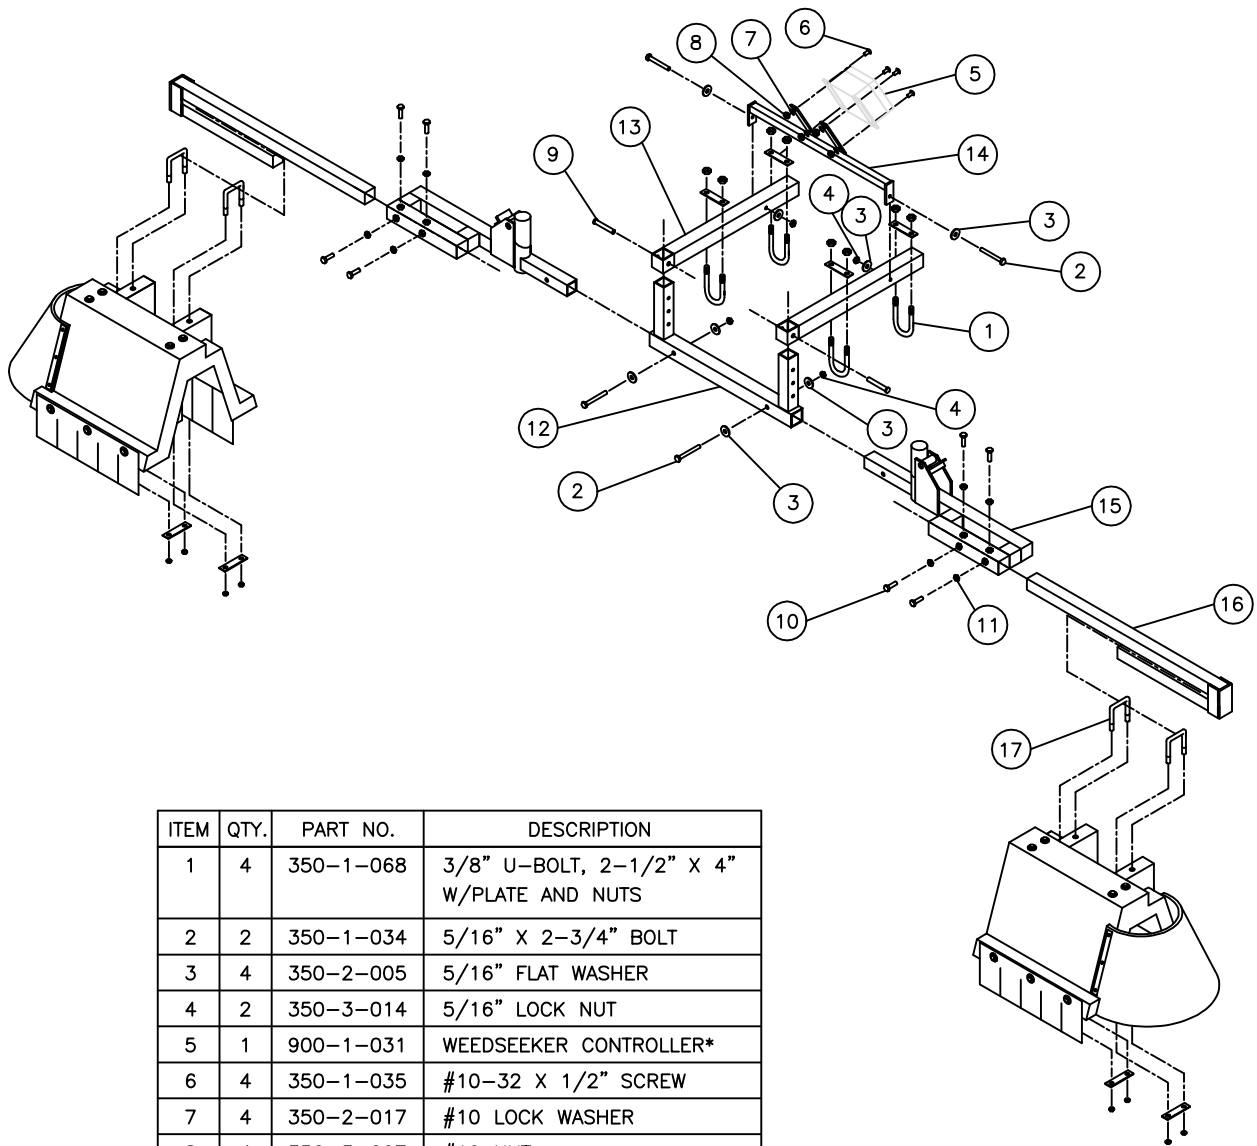

ATV Boom 8-12 ft. Adjustable

P/N 850-1-127

ITEM	QTY.	PART NO.	DESCRIPTION
1	2	HOOD KIT	SHORT CURTAIN
2	2	HOOD KIT	LONG CURTAIN
3	12	HOOD KIT	1/4" X 3/4" BOLT
4	12	HOOD KIT	1/4" FLAT WASHER
5	12	HOOD KIT	1/4" FENDER WASHER
6	12	HOOD KIT	1/4" LOCK NUT
7	4	900-1-010	WEEDSEEKER SENSOR*
8	8	350-1-049	5/16" X 3/4" BOLT
9	8	350-2-009	5/16" LOCK WASHER
10	8	350-3-005	5/16" SQUARE NUT

*WEEDSEEKER SENSORS NOT INCLUDED WITH BOOM

ITEM	QTY.	PART NO.	DESCRIPTION
1	4	350-1-068	3/8" U-BOLT, 2-1/2" X 4" W/PLATE AND NUTS
2	2	350-1-034	5/16" X 2-3/4" BOLT
3	4	350-2-005	5/16" FLAT WASHER
4	2	350-3-014	5/16" LOCK NUT
5	1	900-1-031	WEEDSEEKER CONTROLLER*
6	4	350-1-035	#10-32 X 1/2" SCREW
7	4	350-2-017	#10 LOCK WASHER
8	4	350-3-007	#10 NUT
2	2	350-1-034	5/16" X 2-3/4" BOLT
3	2	350-2-005	5/16" FLAT WASHER
4	2	350-3-014	5/16" LOCK NUT
9	2	350-4-014	1/2" X 3" COTTER PIN
9	2	350-4-013	.093" COTTER HAIRPIN
10	8	350-1-049	5/16" X 3/4" BOLT
11	8	350-3-014	5/16" HEX NUT
12	1	390-1-018	ATV CENTER BAR WIDE
13	2	390-1-019	ATV FRONT MOUNT ARM
14	1	390-1-020	ATV CONTROLLER MOUNT WIDE
15	2	390-1-035	BREAKWAY HINGE W/RECEIVER
16	2	390-1-036	ATV HOOD ARM
17	4	HOOD KIT	5/16" SQUARE U-BOLT W/PLATE AND NUTS

*WEEDSEEKER CONTROLLER NOT INCLUDED WITH BOOM