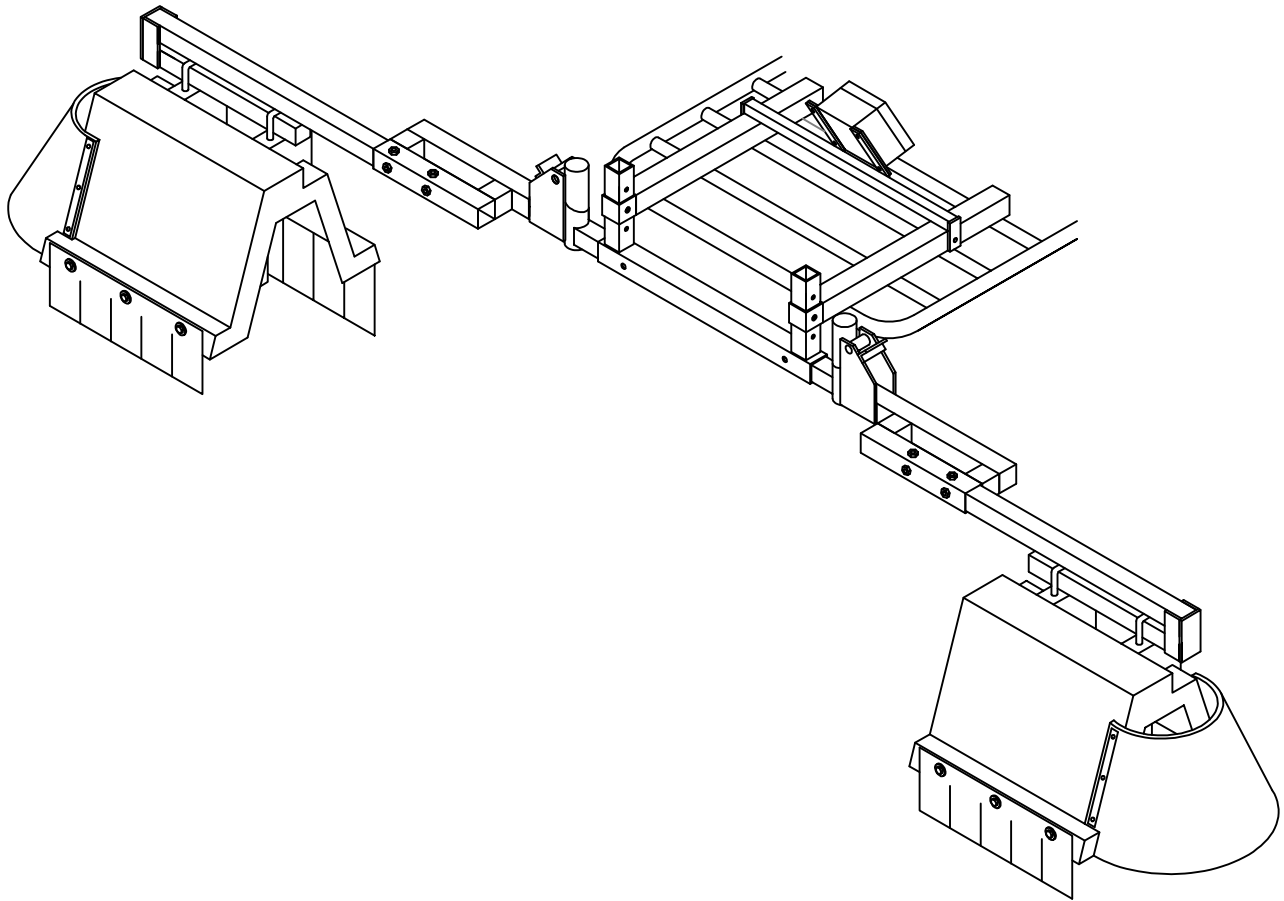

ATV Boom 8-12 ft. Adjustable

P/N 850-1-127

ITEM	QTY.	PART NO.	DESCRIPTION
1	2	HOOD KIT	SHORT CURTAIN
2	2	HOOD KIT	LONG CURTAIN
3	12	HOOD KIT	1/4" X 3/4" BOLT
4	12	HOOD KIT	1/4" FLAT WASHER
5	12	HOOD KIT	1/4" FENDER WASHER
6	12	HOOD KIT	1/4" LOCK NUT
7	4	900-1-010	WEEDSEEKER SENSOR*
8	8	350-1-049	5/16" X 3/4" BOLT
9	8	350-2-009	5/16" LOCK WASHER
10	8	350-3-005	5/16" SQUARE NUT

*WEEDSEEKER SENSORS NOT INCLUDED WITH BOOM

ITEM	QTY.	PART NO.	DESCRIPTION
1	4	350-1-068	3/8" U-BOLT, 2-1/2" X 4" W/PLATE AND NUTS
2	2	350-1-034	5/16" X 2-3/4" BOLT
3	4	350-2-005	5/16" FLAT WASHER
4	2	350-3-014	5/16" LOCK NUT
5	1	900-1-031	WEEDSEEKER CONTROLLER*
6	4	350-1-035	#10-32 X 1/2" SCREW
7	4	350-2-017	#10 LOCK WASHER
8	4	350-3-007	#10 NUT
2	2	350-1-034	5/16" X 2-3/4" BOLT
3	2	350-2-005	5/16" FLAT WASHER
4	2	350-3-014	5/16" LOCK NUT
9	2	350-4-014	1/2" X 3" COTTER PIN
9	2	350-4-013	.093" COTTER HAIRPIN
10	8	350-1-049	5/16" X 3/4" BOLT
11	8	350-3-014	5/16" HEX NUT
12	1	390-1-018	ATV CENTER BAR WIDE
13	2	390-1-019	ATV FRONT MOUNT ARM
14	1	390-1-020	ATV CONTROLLER MOUNT WIDE
15	2	390-1-035	BREAKWAY HINGE W/RECEIVER
16	2	390-1-036	ATV HOOD ARM
17	4	HOOD KIT	5/16" SQUARE U-BOLT W/PLATE AND NUTS