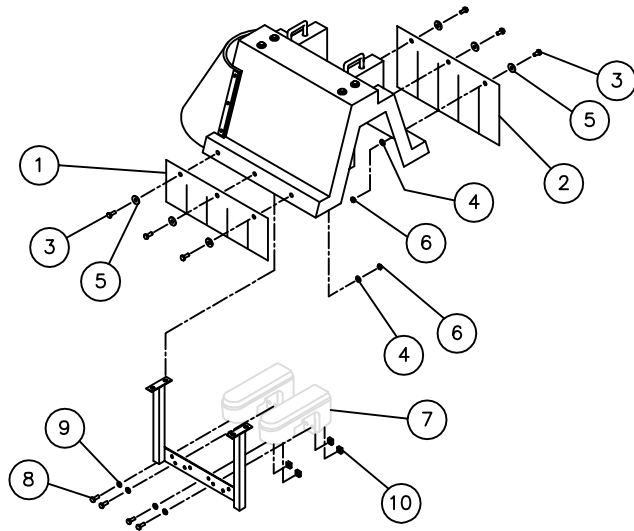

ATV Boom 8-12 ft. Adjustable

P/N 850-1-127

ITEM	QTY.	PART NO.	DESCRIPTION
1	2	HOOD KIT	SHORT CURTAIN
2	2	HOOD KIT	LONG CURTAIN
3	12	HOOD KIT	1/4" X 3/4" BOLT
4	12	HOOD KIT	1/4" FLAT WASHER
5	12	HOOD KIT	1/4" FENDER WASHER
6	12	HOOD KIT	1/4" LOCK NUT
7	4	900-1-010	WEEDSEEKER SENSOR*
8	8	350-1-049	5/16" X 3/4" BOLT
9	8	350-2-009	5/16" LOCK WASHER
10	8	350-3-005	5/16" SQUARE NUT

*WEEDSEEKER SENSORS NOT INCLUDED WITH BOOM

ITEM	QTY.	PART NO.	DESCRIPTION
1	4	350-1-068	3/8" U-BOLT, 2-1/2" X 4" W/PLATE AND NUTS
2	2	350-1-034	5/16" X 2-3/4" BOLT
3	4	350-2-005	5/16" FLAT WASHER
4	2	350-3-014	5/16" LOCK NUT
5	1	900-1-031	WEEDSEEKER CONTROLLER*
6	4	350-1-035	#10-32 X 1/2" SCREW
7	4	350-2-017	#10 LOCK WASHER
8	4	350-3-007	#10 NUT
2	2	350-1-034	5/16" X 2-3/4" BOLT
3	2	350-2-005	5/16" FLAT WASHER
4	2	350-3-014	5/16" LOCK NUT
9	2	350-4-014	1/2" X 3" COTTER PIN
9	2	350-4-013	.093" COTTER HAIRPIN
10	8	350-1-049	5/16" X 3/4" BOLT
11	8	350-3-014	5/16" HEX NUT
12	1	390-1-018	ATV CENTER BAR WIDE
13	2	390-1-019	ATV FRONT MOUNT ARM
14	1	390-1-020	ATV CONTROLLER MOUNT WIDE
15	2	390-1-035	BREAKWAY HINGE W/RECEIVER
16	2	390-1-036	ATV HOOD ARM
17	4	HOOD KIT	5/16" SQUARE U-BOLT W/PLATE AND NUTS